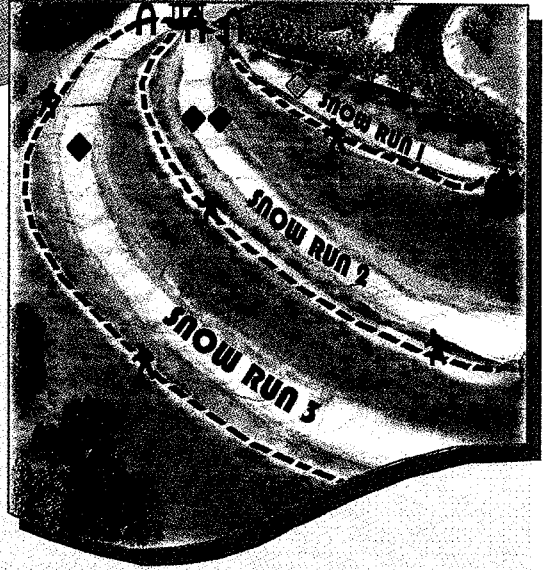

Winter Festival

Sponsored by

Westmoreland County Parks and Recreation Alliance
www.wcpa.org

FASTENING FOR A BRIGHTER FUTURE

WESTMORELAND COUNTY
- PARKS & RECREATION ALLIANCE -

Join your community at the
1st Annual WCPRA
Winter Festival
at Westmoreland County's
Sledding and Tubing Area at
Twin Lakes Park!!

Sunday, February 26

1-4 p.m.

Enjoy activities, crafts, raffle items, music, hot dogs, s'mores, hot drinks and more! Sledding, tubing, the Peach Plaza Skate Park, and the playground will be available weather permitting." Fun Festival Photos will be offered by the Westmoreland Fayette Council of the Boy Scouts of America.

Directions to Twin Lakes Expansion Site (West Recreation Area)

Exit Route 30 at the traffic light in front of Westmoreland Mall. Turn left when arriving from the west and right from the east. Travel straight ahead on Donohoe Road past the WOW Outlets to the 4-way stop sign. At the stop sign, turn left on to George's Station Road. After crossing the railroad tracks, turn right onto Street Park Loop.