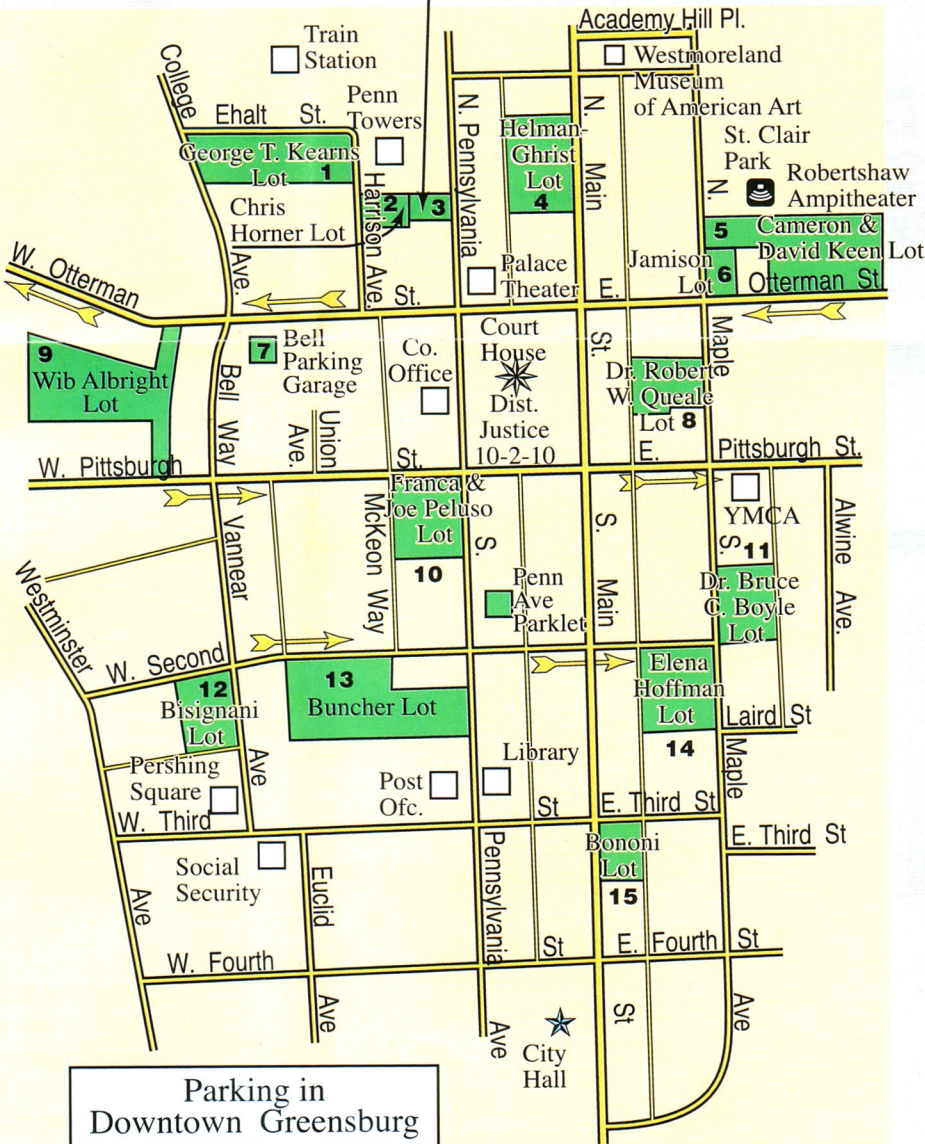

Gilhooley's Lot

Parking Downtown

- 1** George T. Kearns Lot
- 2** Chris Horner Lot
- 3** Gilhooley's Lot
- 4** Helman-Ghrist Lot
- 5** Cameron & David Keen Lot
- 6** Jamison Lot
- 7** Bell Parking Garage
- 8** Dr. Robert W. Queale Lot
- 9** Wib Albright Lot
- 10** Franca & Joe Peluso Lot
- 11** Dr. Bruce C. Boyle Lot
- 12** Bisignani Lot
- 13** Buncher Lot
- 14** Elena Hoffman Lot
- 15** Bononi Lot

Parking in
Downtown Greensburg